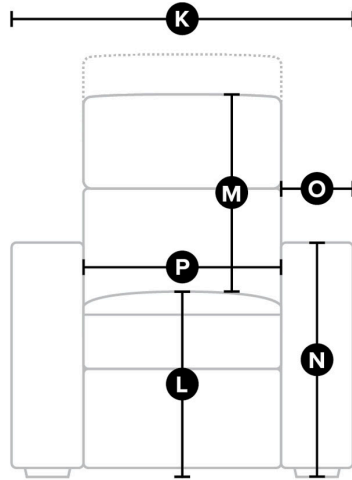

## DIMENSIONS

### Side

All measurements in inches (in).

SKU	Description	A. Depth	B. Height	C. Arm Depth	D. Seat Depth
77800-01	Sofa	38.0	35.5	36.0	21.0
77800-02	Chair	38.0	35.5	36.0	21.0
77800-03	Loveseat	38.0	35.5	36.0	21.0
77800-04	Ottoman	23.0	17.0		
77800-07	LHF Loveseat	38.0	35.5	36.0	21.0
77800-08	RHF Loveseat	38.0	35.5	36.0	21.0
77800-09	Corner Curve	49.0	35.5	36.0	
77800-10	Armless Chair	38.0	35.5		21.0
77800-12	LHF Sofa	38.0	35.5	36.0	21.0
77800-13	RHF Sofa	38.0	35.5	36.0	21.0
77800-14	Armless Loveseat	38.0	35.5		21.0
77800-15	RHF Chaise	60.0	35.5	36.0	
77800-16	LHF Chaise	60.0	35.5	36.0	
77800-35	RHF Corner Chaise	38.0	35.5		21.0
77800-36	LHF Corner Chaise	38.0	35.5		21.0
77800-39	LHF Sofa Split	38.0	35.5	36.0	21.0
77800-40	RHF Sofa Split	38.0	35.5	36.0	21.0

\*Select pieces from this collection are available in pattern-matched accent covers. Pattern matching ensures the pattern is consistent throughout the piece and matches at seams, and over arms and backs, creating a continuous pattern. Dimensions shown as Width x Depth x Height. Dimensions are correct at the time of printing and are subject to change without notice. Actual measurements for each item may vary. Please allow up to a +/- 1 inch or 3 centimeter difference.