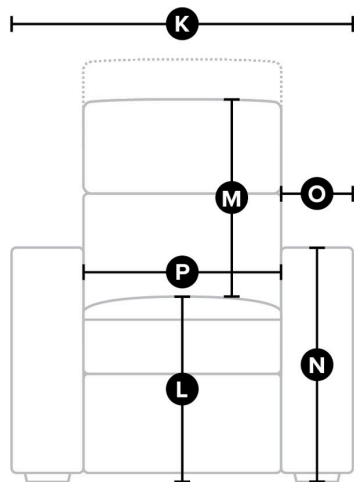

Left-hand Facing (LHF): Refers to the arm or bumper being on the left side of the piece when you are facing it.

Right-hand Facing (RHF): Refers to the arm or bumper being on the right side of the piece when you are facing it.

CHOOSE YOUR COVER

- Fabrics, excluding Accent Fabrics
- Leather
- Leather Alternative
- Leather Match

MELBOURNE

77486

DIMENSIONS

Side

All measurements in inches (in).

SKU	Description	A. Depth	B. Height	C. Arm Depth	D. Seat Depth
77486-01	Sofa	39.0	34.0	27.8	23.0
77486-03	Loveseat	39.0	34.0	27.8	23.0
77486-04	Ottoman	39.0	15.0		
77486-07	LHF Loveseat	39.0	34.0	27.8	23.0
77486-08	RHF Loveseat	39.0	34.0	27.8	23.0
77486-12	LHF Sofa	39.0	34.0	27.8	23.0
77486-13	RHF Sofa	39.0	34.0	27.8	23.0
77486-15	RHF Chaise	63.0	34.0	27.8	
77486-16	LHF Chaise	63.0	34.0	27.8	
77486-35	RHF Corner Chaise	39.0	34.0		23.0
77486-36	LHF Corner Chaise	39.0	34.0		23.0

Front

All measurements in inches (in).

SKU	Description	K. Width	L. Seat Height From Floor	M. Height Of Back From Seat	N. Arm Height From Floor	O. Arm Width	P. Width Between Arms
77486-01	Sofa	93.0	17.5	17.5	24.0	12.8	67.0
77486-03	Loveseat	71.0	17.5	17.5	24.0	12.8	44.0
77486-04	Ottoman	39.0					
77486-07	LHF Loveseat	59.0	17.5	17.5	24.0	12.8	
77486-08	RHF Loveseat	59.0	17.5	17.5	24.0	12.8	
77486-12	LHF Sofa	81.0	17.5	17.5	24.0	12.8	
77486-13	RHF Sofa	81.0	17.5	17.5	24.0	12.8	
77486-15	RHF Chaise	37.0	17.5	17.5	24.0	12.8	
77486-16	LHF Chaise	37.0	17.5	17.5	24.0	12.8	
77486-35	RHF Corner Chaise	89.0	17.5	17.5			
77486-36	LHF Corner Chaise	89.0	17.5	17.5			