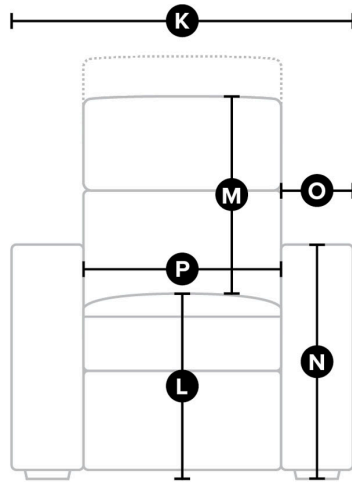

## DIMENSIONS

### Side

All measurements in inches (in).

SKU	Description	A. Depth	B. Height	C. Arm Depth	D. Seat Depth	F. Full Recline Depth	G. Wall Clearance
41074-09	Corner Curve	47.0	41.0		22.0		
41074-10	Armless Chair	39.0	41.0		21.3		
41074-30	Armless Recliner	39.0	41.0		21.3	70.5	13.7
41074-31	Power Wallhugger Recliner	39.0	41.0	35.0	21.3	64.8	13.7
41074-32	Rocker Recliner Chair	39.0	41.0	35.0	21.3	64.8	38.0
41074-33	Swivel Rocker Recliner Chair	39.0	42.0	35.0	21.3	64.8	38.9
41074-39	Power Rocker Recliner	39.0	41.0	35.0	21.3	64.8	38.0
41074-46	RHF Recliner Chair	39.0	41.0	35.0	21.3	66.2	13.7
41074-47	LHF Recliner Chair	39.0	41.0	35.0	21.3	66.2	13.7
41074-51	Sofa Recliner	39.0	41.0	35.0	21.3	66.2	13.7
41074-53	Loveseat Recliner	39.0	41.0	35.0	21.3	66.2	13.7
41074-58	Loveseat Console	39.0	41.0	35.0	21.3	66.2	13.7
41074-60	Power Armless Recliner	39.0	41.0		21.3	66.2	13.7
41074-61	Power Sofa Recliner	39.0	41.0	35.0	21.3	66.2	13.7
41074-63	Loveseat Recliner Power	39.0	41.0	35.0	21.3	66.2	13.7
41074-66	RHF Power Recliner	39.0	41.0	35.0	21.3	66.2	13.7
41074-67	LHF Power Recliner	39.0	41.0	35.0	21.3	66.2	13.7
41074-68	Loveseat Console Pwr	39.0	41.0	35.0	21.3	66.2	13.7
41074-A2	Storage Console	39.0	35.8				

\*Select pieces from this collection are available in pattern-matched accent covers. Pattern matching ensures the pattern is consistent throughout the piece and matches at seams, and over arms and backs, creating a continuous pattern. Dimensions shown as Width x Depth x Height. Dimensions are correct at the time of printing and are subject to change without notice. Actual measurements for each item may vary. Please allow up to a +/- 1 inch or 3 centimeter difference.