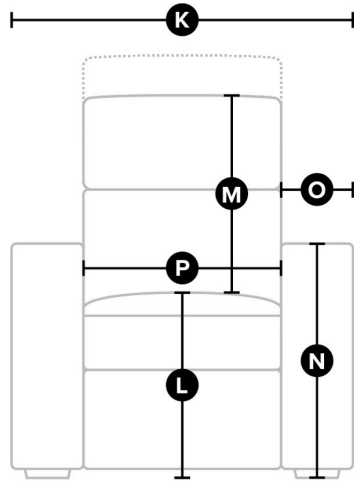

FAIRBROOK

41050

DIMENSIONS

Front

All measurements in inches (in).

SKU	Description	K. Width	L. Seat Height From Floor	M. Height Of Back From Seat	N. Arm Height From Floor	O. Arm Width	P. Width Between Arms
41050-09	Curved Corner	46.0	20.0	22.4			
41050-10	Armless Chair	24.5		22.4			
41050-30	Armless Recliner	24.5	20.0	22.4			
41050-31	Power Wallhugger Recliner	35.0	20.0	22.4	23.7		21.5
41050-32	Rocker Recliner	35.0	20.0	22.4	23.7	6.7	21.5
41050-33	Swivel Rocker Recliner	35.0	21.0	22.4	24.7		21.5
41050-39	Power Rocker Recliner	35.0	20.0	22.4	23.7		21.5
41050-3H	Sofa Pwr Recl, Pwr Headrest	81.3	20.0	22.4	23.7	6.7	67.7
41050-4H	Love Pwr Recl, Pwr Headrest	58.7	20.0	22.4	23.7		45.5
41050-51	Reclining Sofa	81.3	20.0	22.4	23.7		67.7
41050-53	Reclining Loveseat	58.7	20.0	22.4	23.7		45.5
41050-54	Right Hand Facing Reclining Loveseat	52.5	20.0	22.4	23.7		
41050-55	Left Hand Facing Reclining Loveseat	52.5	20.0	22.4	23.7		
41050-5H	Chair Pwr Wall, Pwr Headrest	35.0	20.0	22.4	23.7		21.5
41050-60	Power Armless Recliner	24.5	20.0	22.4			
41050-61	Power Reclining Sofa	81.3	20.0	22.4	23.7	6.7	67.7
41050-63	Power Reclining Loveseat	58.7	20.0	22.4	23.7		45.5
41050-64	Right Hand Facing Power Reclining Loveseat	52.5	20.0	22.4	23.7		
41050-65	Left Hand Facing Power Reclining Loveseat	52.5	20.0	22.4	23.7		
41050-6H	Armless Recl, Pwr Headrest	24.5	20.0	22.4			
41050-7H	Pwr RHF Love Recl,Pwr Headrest	52.5	20.0	22.4	23.7		
41050-8H	Pwr LHF Love Recl,Pwr Headrest	52.5	20.0	22.4	23.7