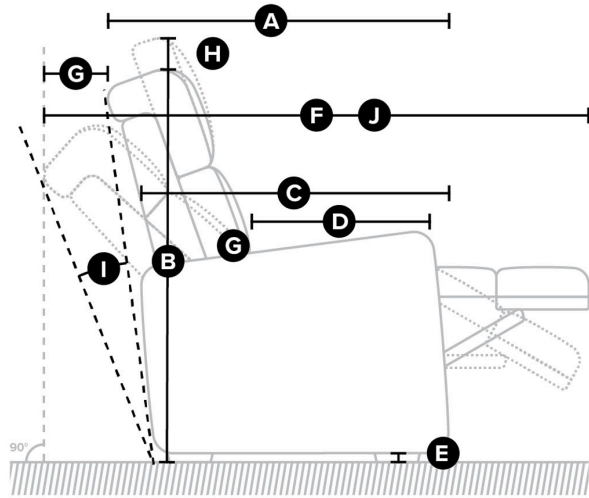

FAIRBROOK

41050

STANDARD FUNCTIONS

- Power recline with button switch and USB Charging
- Manual recline with pull latch

FRAME

- All Palliser frames are constructed from engineered wood products, hardwood or softwood; joints are pinned and glued for uniformity and strength.

FAIRBROOK

41050

DIMENSIONS

Side

All measurements in inches (in).

SKU	Description	A. Depth	B. Height	C. Arm Depth	D. Seat Depth	F. Full Recline Depth	G. Wall Clearance
41050-09	Curved Corner	46.0	40.6		23.7		
41050-10	Armless Chair	36.6	40.6				
41050-30	Armless Recliner	36.6	40.6		20.0	63.2	7.5
41050-31	Power Wallhugger Recliner	36.6	40.6	31.5	20.0	62.6	7.5
41050-32	Rocker Recliner	36.6	40.6	31.5	20.0	62.6	39.5
41050-33	Swivel Rocker Recliner	36.6	41.6	31.5	20.0	62.6	
41050-39	Power Rocker Recliner	36.6	40.6	31.5	20.0	62.6	
41050-3H	Sofa Pwr Recl, Pwr Headrest	36.6	40.6	31.5	20.0	63.2	7.5
41050-4H	Love Pwr Recl, Pwr Headrest	36.6	40.6	31.5	20.0	63.2	7.5
41050-51	Reclining Sofa	36.6	40.6	31.5	20.0	63.2	
41050-53	Reclining Loveseat	36.6	40.6	31.5	20.0	63.2	
41050-54	Right Hand Facing Reclining Loveseat	36.6	40.6	31.5	20.0	63.2	7.5
41050-55	Left Hand Facing Reclining Loveseat	36.6	40.6	31.5	20.0	63.2	7.5
41050-5H	Chair Pwr Wall, Pwr Headrest	36.6	40.6	31.5	20.0	62.6	7.5
41050-60	Power Armless Recliner	36.6	40.6		20.0	63.2	7.5
41050-61	Power Reclining Sofa	36.6	40.6	31.5	20.0	63.2	7.5
41050-63	Power Reclining Loveseat	36.6	40.6	31.5	20.0	63.2	7.5
41050-64	Right Hand Facing Power Reclining Loveseat	36.6	40.6	31.5	20.0	63.2	7.5
41050-65	Left Hand Facing Power Reclining Loveseat	36.6	40.6	31.5	20.0	63.2	7.5
41050-6H	Armless Recl, Pwr Headrest	36.6	40.6		20.0	63.2	7.5
41050-7H	Pwr RHF Love Recl,Pwr Headrest	36.6	40.6	31.5	20.0	63.2	7.5
41050-8H	Pwr LHF Love Recl,Pwr Headrest	36.6	40.6	31.5	20.0	63.2	7.5