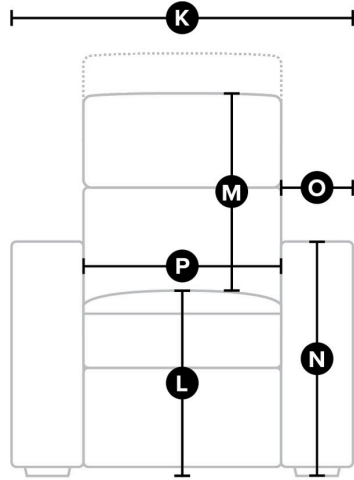

## DIMENSIONS

### Side

All measurements in inches (in).

SKU	Description	A. Depth	B. Height	C. Arm Depth	D. Seat Depth	F. Full Recline Depth	G. Wall Clearance
41043-09	Curved Corner	46.0	40.0				
41043-10	Armless Chair	39.0	40.0				
41043-30	Armless Recliner	39.0	40.0			63.4	10.0
41043-31	Power Wallhugger Recliner	39.0	40.0	30.1	22.0	62.6	10.0
41043-32	Rocker Recliner	39.0	40.0	30.1	22.0	62.6	37.0
41043-33	Swivel Rocker Recliner	39.0	41.0	30.1	22.0	62.6	37.0
41043-39	Power Rocker Recliner	39.0	40.0	30.1	22.0	62.6	37.0
41043-51	Reclining Sofa	39.0	40.0	30.1	22.0	63.4	10.0
41043-53	Reclining Loveseat	39.0	40.0	30.1	22.0	63.4	10.0
41043-54	Right Hand Facing Reclining Loveseat	39.0	40.0	30.1	22.0	63.4	10.0
41043-55	Left Hand Facing Reclining Loveseat	39.0	40.0	30.1	22.0	63.4	10.0
41043-60	Power Armless Recliner	39.0	40.0		22.0	63.4	10.0
41043-61	Power Reclining Sofa	39.0	40.0	30.1	22.0	63.4	10.0
41043-63	Power Reclining Loveseat	39.0	40.0	30.1	22.0	63.4	10.0
41043-64	Right Hand Facing Power Reclining Loveseat	39.0	40.0	30.1	22.0	63.4	10.0
41043-65	Left Hand Facing Power Reclining Loveseat	39.0	40.0	30.1	22.0	63.4	10.0

\*Select pieces from this collection are available in pattern-matched accent covers. Pattern matching ensures the pattern is consistent throughout the piece and matches at seams, and over arms and backs, creating a continuous pattern. Dimensions shown as Width x Depth x Height. Dimensions are correct at the time of printing and are subject to change without notice. Actual measurements for each item may vary. Please allow up to a +/- 1 inch or 3 centimeter difference.