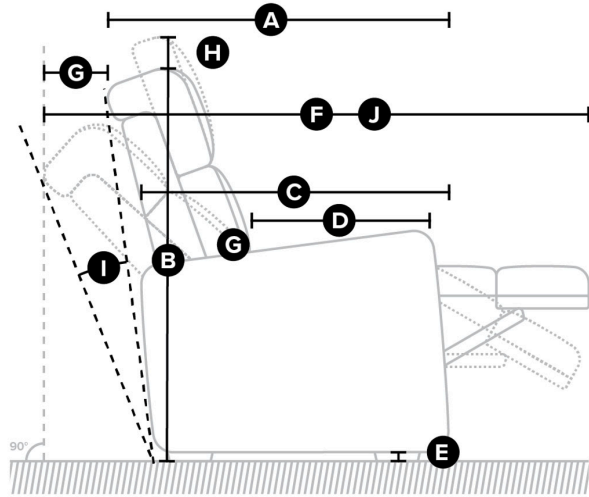

STRATA

40123

DIMENSIONS

Side

All measurements in inches (in).

SKU	Description	A. Depth	B. Height	C. Arm Depth	D. Seat Depth	E. Ground Clearance	F. Full Recline Depth	G. Wall Clearance	H. Headrest Extension
40123-09	Corner Curve	49.0	41.0		21.3				
40123-10	Armless Chair	42.0	41.0		21.3				
40123-30	Armless Recliner	42.0	41.0		21.3		69.3		
40123-31	Chair Wallhugger Pwr Recliner	42.0	41.0	30.9	21.3	2.0	69.3	9.5	
40123-32	Chair Rocker Recliner	42.0	41.0	30.9	21.3	2.0	69.3	9.5	
40123-33	Chair Swivel Rocker Recliner	42.0	42.0	30.9	21.3	2.0	69.3	9.5	
40123-35	Chair Wallhugger Recliner	42.0	41.0	30.9	21.3	2.0	69.3	9.5	
40123-39	Rocker Power Recliner	42.0	41.0	30.9	21.3	2.0	69.3	9.5	
40123-3H	Sofa Power Recliner w/ Power H	42.0	41.0	30.9	21.3	2.0	69.3	9.5	3.0
40123-46	RHF Recliner	42.0	41.0	30.9	21.3	2.0	69.3	9.5	
40123-47	LHF Recliner	42.0	41.0	30.9	21.3	2.0	69.3	9.5	
40123-4H	Loveseat Pwr Recl w/ Pwr H	42.0	41.0	30.9	21.3	2.0	69.3	9.5	3.0
40123-51	Sofa Recliner	42.0	41.0	30.9	21.3	2.0	69.3	9.5	
40123-53	Loveseat Recliner	42.0	41.0	30.9	21.3	2.0	69.3	9.5	
40123-58	Console Loveseat Recliner	42.0	41.0	30.9	21.3	2.0	69.3	9.5	
40123-5H	Chair Wallhugger Pwr Recl HR	42.0	41.0	30.9	21.3	2.0	69.3	9.5	3.0
40123-61	Sofa Power Recliner	42.0	41.0	30.9	21.3	2.0	69.3	9.5	
40123-63	Loveseat Pwr Recl	42.0	41.0	30.9	21.3	2.0	69.3	9.5	
40123-66	RHF Power Recliner w/ Power HR	42.0	41.0	30.9	21.3	2.0	69.3	9.5	3.0
40123-67	LHF Power Recliner w/ Power HR	42.0	41.0	30.9	21.3	2.0	69.3	9.5	3.0
40123-68	Console Loveseat Power Recline	42.0	41.0	30.9	21.3	2.0	69.3	9.5	
40123-W2	Console w/Storage	40.0	35.0						